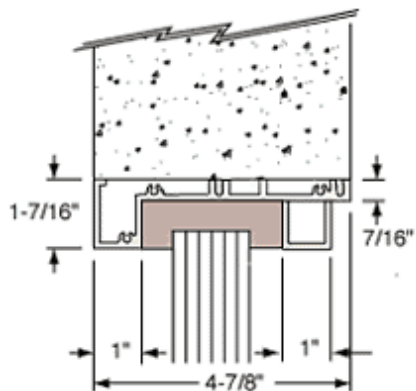

## Aluminum Standard Inset Frame Interior Glazed Exchange Window with 12" Shelf and Deal Tray

- Standard Inset Style Frame Easily Slides Into Wall Opening
- Surround Sound System Allows Natural Voice Transmission

- Our Aluminum Standard Inset Frame Interior Glazed Exchange Window has a 12 inch (305 millimeter) shelf and accommodates walls of at least 4-7/8 inches (124 millimeters) thick.
- Unit easily slides into the wall opening.
- Color: Satin Anodized, Duranodic Bronze, Painted
- Ship Via: No UPS - Common Carrier Only
- Minimum Order: 1 Each
- For us to fabricate this window for you, we need width and height of the intended frame, and for you to select from these options:
  - Glazing Material Options:
    - 1/4 Inch (6.4 millimeter) Non-Bullet Resistant Glass
    - 3/4 Inch (19.1 millimeter) Level 1 Bullet Resistant Lexgard
    - 1-5/16 Inch (33.3 millimeter) Level 1 Bullet Resistant Glass
    - 1-1/4 Inch (31.8 millimeter) Level 1 Bullet Resistant Acrylic
    - 1-1/4 Inch (31.8 millimeter) Level 1 Bullet Resistant Acrylic with SAR Coating
    - 1-5/8 Inch (41.3 millimeter) Level 2 Bullet Resistant Glass
    - 1-1/4 Inch (31.8 millimeter) Level 3 Bullet Resistant Lexgard
    - 1-7/8 Inch (47.6 millimeter) Level 3 Bullet Resistant Glass
- Speak-Thru Options: Bullet Resistant and Non-Bullet Resistant Models Available
- Shelf Options:
  - Stainless Steel Shelf with Deal Tray
  - Formica Shelf with Deal Tray

S11W12A, S11W12DU, S11W12P - 12" Shelf	
Overall Size (W x H)	Wall Opening Size (W x H)
24" x 30"	24-1/2" x 30-1/4"
24" x 36" *	24-1/2" x 36-1/4"
24" x 42"	24-1/2" x 42-1/4"
30" x 30"	30-1/2" x 30-1/4"
30" x 36"	30-1/2" x 36-1/4"
30" x 42"	30-1/2" x 42-1/4"
36" x 30"	36-1/2" x 30-1/4"
36" x 36" *	36-1/2" x 36-1/4"
36" x 42"	36-1/2" x 42-1/4"
This size available with Surround Sound and 1-1/4" bullet resistant acrylic glazing	