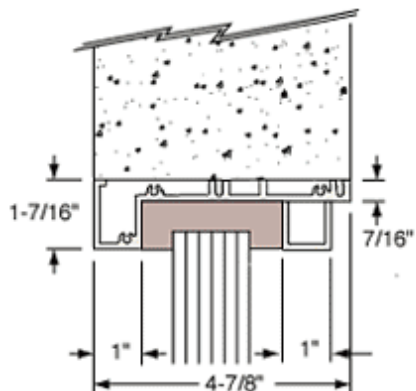

## Aluminum Standard Inset Frame Interior Glazed Exchange Window with 12" Shelf and Deal Tray

- Standard Inset Style Frame Easily Slides Into Wall Opening
- Surround Sound System Allows Natural Voice Transmission

- Our Aluminum Standard Inset Frame Interior Glazed Exchange Window has a 12 inch (305 millimeter) shelf and accommodates walls of at least 4-7/8 inches (124 millimeters) thick.
- Unit easily slides into the wall opening.
- Color: Satin Anodized, Duranodic Bronze, Painted
- Ship Via: No UPS - Common Carrier Only
- Minimum Order: 1 Each
- For us to fabricate this window for you, we need width and height of the intended frame, and for you to select from these options:
  - Glazing Material Options:
    - 1/4 Inch (6.4 millimeter) Non-Bullet Resistant Glass
    - 3/4 Inch (19.1 millimeter) Level 1 Bullet Resistant Lexgard
    - 1-5/16 Inch (33.3 millimeter) Level 1 Bullet Resistant Glass
    - 1-1/4 Inch (31.8 millimeter) Level 1 Bullet Resistant Acrylic
    - 1-1/4 Inch (31.8 millimeter) Level 1 Bullet Resistant Acrylic with SAR Coating
    - 1-5/8 Inch (41.3 millimeter) Level 2 Bullet Resistant Glass
    - 1-1/4 Inch (31.8 millimeter) Level 3 Bullet Resistant Lexgard
    - 1-7/8 Inch (47.6 millimeter) Level 3 Bullet Resistant Glass
- Speak-Thru Options: Bullet Resistant and Non-Bullet Resistant Models Available
- Shelf Options:
  - Stainless Steel Shelf with Deal Tray
  - Formica Shelf with Deal Tray

S11W12A, S11W12DU, S11W12P - 12" Shelf	
Overall Size (W x H)	Wall Opening Size (W x H)
24" x 30"	24-1/2" x 30-1/4"
24" x 36" *	24-1/2" x 36-1/4"
24" x 42"	24-1/2" x 42-1/4"
30" x 30"	30-1/2" x 30-1/4"
30" x 36"	30-1/2" x 36-1/4"
30" x 42"	30-1/2" x 42-1/4"
36" x 30"	36-1/2" x 30-1/4"
36" x 36" *	36-1/2" x 36-1/4"
36" x 42"	36-1/2" x 42-1/4"
This size available with Surround Sound and 1-1/4" bullet resistant acrylic glazing	