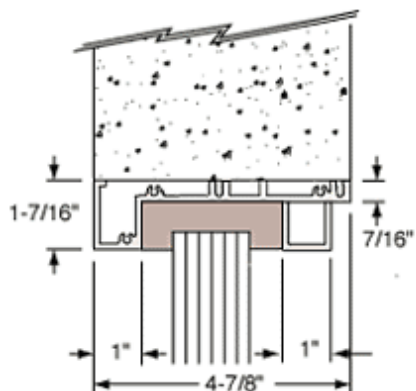

## Aluminum Standard Inset Frame Interior Glazed Exchange Window with 12" Shelf and Deal Tray

- Standard Inset Style Frame Easily Slides Into Wall Opening
- Surround Sound System Allows Natural Voice Transmission

- Our Aluminum Standard Inset Frame Interior Glazed Exchange Window has a 12 inch (305 millimeter) shelf and accommodates walls of at least 4-7/8 inches (124 millimeters) thick.
- Unit easily slides into the wall opening.
- Color: Satin Anodized, Duranodic Bronze, Painted
- Ship Via: No UPS - Common Carrier Only
- Minimum Order: 1 Each
- For us to fabricate this window for you, we need width and height of the intended frame, and for you to select from these options:
  - Glazing Material Options:
    - 1/4 Inch (6.4 millimeter) Non-Bullet Resistant Glass
    - 3/4 Inch (19.1 millimeter) Level 1 Bullet Resistant Lexgard
    - 1-5/16 Inch (33.3 millimeter) Level 1 Bullet Resistant Glass
    - 1-1/4 Inch (31.8 millimeter) Level 1 Bullet Resistant Acrylic
    - 1-1/4 Inch (31.8 millimeter) Level 1 Bullet Resistant Acrylic with SAR Coating
    - 1-5/8 Inch (41.3 millimeter) Level 2 Bullet Resistant Glass
    - 1-1/4 Inch (31.8 millimeter) Level 3 Bullet Resistant Lexgard
    - 1-7/8 Inch (47.6 millimeter) Level 3 Bullet Resistant Glass
- Speak-Thru Options: Bullet Resistant and Non-Bullet Resistant Models Available
- Shelf Options:
  - Stainless Steel Shelf with Deal Tray
  - Formica Shelf with Deal Tray

S11W12A, S11W12DU, S11W12P - 12" Shelf	
Overall Size (W x H)	Wall Opening Size (W x H)
24" x 30"	24-1/2" x 30-1/4"
24" x 36" *	24-1/2" x 36-1/4"
24" x 42"	24-1/2" x 42-1/4"
30" x 30"	30-1/2" x 30-1/4"
30" x 36"	30-1/2" x 36-1/4"
30" x 42"	30-1/2" x 42-1/4"
36" x 30"	36-1/2" x 30-1/4"
36" x 36" *	36-1/2" x 36-1/4"
36" x 42"	36-1/2" x 42-1/4"
This size available with Surround Sound and 1-1/4" bullet resistant acrylic glazing	